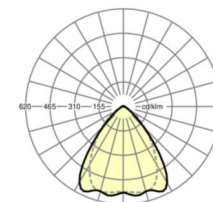

LIGHTING TECHNOLOGY

Placement	LED, Colour rendering/Light colour CRI ≥ 80 / 6500K
Colour tolerance (MacAdam)	3SDCM
Nominal luminous flux	4406lm
LED service life	50000h L80/B10 (Tq 35°C), 70000h L80/B50 (Tq 35°C)
Luminaire luminous efficiency	185lm/W
Beam angle	80° (C0) / 75° (C90)
UGR lat./long.	18.3 / 19.0

MECHANICS

Housing colour	silver grey/white aluminium RAL 9006
Dimensions (LxWxDxH)	1531mm x 55mm x 37mm
Weight (net)	1.65kg
Type of installation	Mounting rail system installation, Light structure

Dimensions

L	1531 mm	Length
B	55 mm	Width
H	37 mm	Height

DEEP-LINK

<https://www.regiolux.de/en/article/19530006155>

Reference	LED 4000lm 865
ηLB	100 %
Φ ↓/↑	98 % / 2 %
UGR lat./long.	18.3 / 19.0